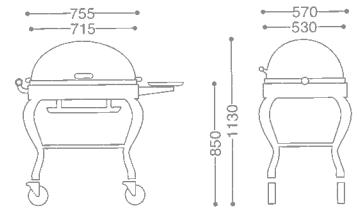

0103 0020 ¥1,950,000

- 18-8 ST.ST
- FREE CASTER 125φ (mm)
- WITH FUEL CAN HOLDER

● GOLD & SILVER RELATED is OPTIONAL REQUEST

BARON ROAST BEEF SERVICE WAGON/ROUND
パロン丸ローストビーフワゴン