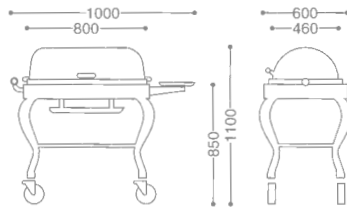

YUKIWA

HOTEL&RESTAURANT
2023

SERVICE WAGON

BARON ROAST BEEF SERVICE WAGON/OBLONG
パロン角ローストビーフワゴン

0103 0010 ¥1,950,000

- 18-8 ST.ST
- FREE CASTER 125φ (mm)
- WITH FUEL CAN HOLDER

● GOLD & SILVER RELATED is OPTIONAL REQUEST