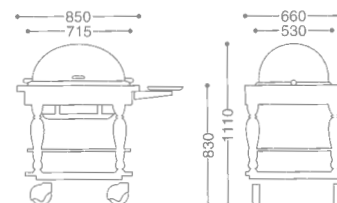

● PRODUCE ON ORDER