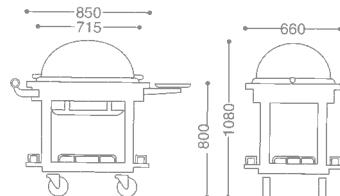

0106 0070 ¥1,320,000

- 18-8 ST.ST+WOOD
- FREE CASTER 100φ (mm)
- WITH FUEL CAN HOLDER
- CHERRY WOOD+ URETHANE COATING

EUROPEAN ROAST BEEF SERVICE WAGON/OVAL

ヨーロッパ小判ローストビーフワゴン

0106 0080 ¥1,590,000

- 18-8 ST.ST+WOOD
- FREE CASTER 125φ (mm)
- WITH FUEL CAN HOLDER
- CHERRY WOOD+ URETHANE COATING