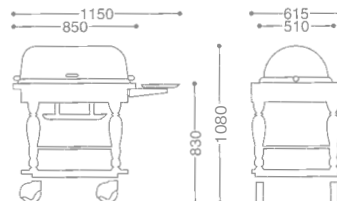

0107 0020 ¥1,590,000

- 18-8 ST.ST+WOOD (OAK FINISH)
- FREE CASTER W/ COVER 100φ (mm)
- WITH FUEL CAN HOLDER

CONTINENTAL ROAST BEEF SERVICE WAGON/OBLONG
 コンチネンタル角ローストビーフワゴン (桜材)

0107 0010 ¥1,590,000

- 18-8 ST.ST+CHERRY WOOD
- FREE CASTER W/ COVER 100φ (mm)
- WITH FUEL CAN HOLDER