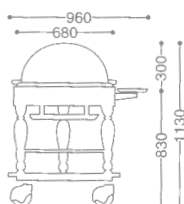

0107 0090 ¥1,650,000

- 18-8 ST.ST+WOOD
- FREE CASTER 125φ (mm)
- WITH FUEL CAN HOLDER

CONTINENTAL ROAST BEEF SERVICE WAGON/ROUND
 コンチネンタル丸ローストビーフワゴン

0107 0030 ¥1,390,000

- 18-8 ST.ST+CHERRY WOOD
- FREE CASTER W/ COVER 100φ (mm)
- WITH FUEL CAN HOLDER