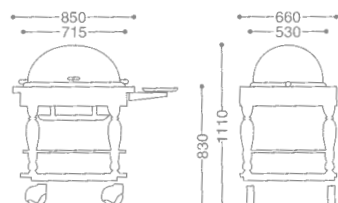

CONTINENTAL ROAST BEEF WAGON (W/SPOKE CASTER)/OVAL
コンチネンタル小判ローストビーフワゴン (スポークキャスト)

0107 0090 ¥1,650,000

- 18-8 ST.ST+WOOD
- FREE CASTER 125φ (mm)
- WITH FUEL CAN HOLDER