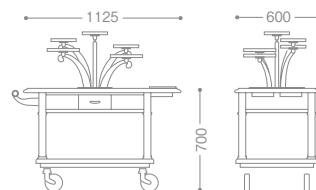

● PRODUCE ON ORDER

PARTS & ACCESSORIES FOR ROAST BEEF WAGON

OBLONG

ROLL TOP COVER 0198 0001 ¥225,000

CUTTING BOARD (WOOD) 0198 0004 ¥24,500

CUTTING BOARD (PLASTIC) 0198 0007 ¥38,000

CUTTING BOARD (WOOD) 0198 0031 ¥90,000