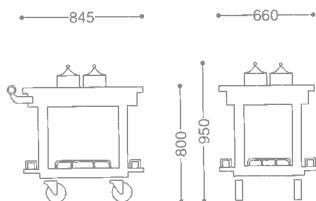

EUROPEAN SHERBET WAGON

ヨーロッパシャーベットワゴン

0106 0090 ¥850,000

- 18-8 ST.ST+WOOD
- FREE CASTER 125φ (mm)
- CHERRY WOOD+ URETHANE COATING