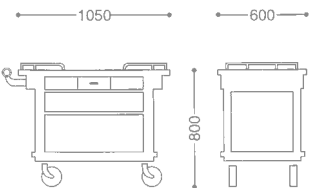

0116 0030   ¥1,080,000
● 18-8 ST.ST+WOOD
● FREE CASTER 125φ (mm)
● CHERRY WOOD+ URETHANE COATING

FRANKLY GARSON WAGON
フランクリーギャルソンワゴン