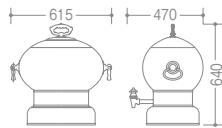

COFFEE URN/OVAL
コーヒーアーン小判

1. **0107 0081**   ¥710,000
2. 19(ℓ) 641 (oz)
   - 18-8 ST.ST
   - WITH FUEL CAN HOLDER

CONTINENTAL CAKE WAGON/OBLONG
コンチネンタル角ケーキワゴン

1. **0107 0070**   ¥999,000
- 18-8 ST.ST+CHERRY WOOD
  - FREE CASTER 125φ (mm)