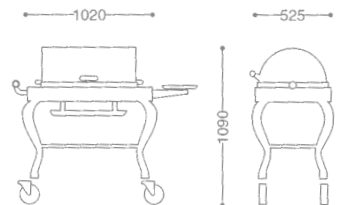

0103 0050 ¥1,550,000

- 18-8 ST.ST
- FREE CASTER 125φ (mm)
- CHERRY WOOD+ URETHANE COATING

● GOLD & SILVER RELATED is OPTIONAL REQUEST