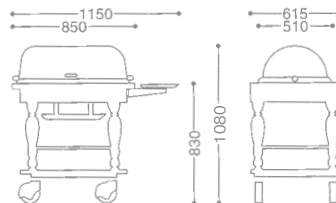

0107 0020 ¥1,590,000

- 18-8 ST.ST+WOOD (OAK FINISH)
- FREE CASTER W/ COVER 100φ (mm)
- WITH FUEL CAN HOLDER

CONTINENTAL ROAST BEEF SERVICE WAGON/OBLONG
 コンチネンタル角ローストビーフワゴン (桜材)

0107 0010 ¥1,590,000

- 18-8 ST.ST+CHERRY WOOD
- FREE CASTER W/ COVER 100φ (mm)
- WITH FUEL CAN HOLDER