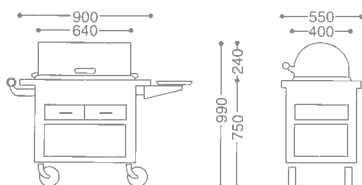

PRESTIGE CHEESE TROLLEY
プレステージチーズトロリー
0101 0020 ¥1,310,000
●18-8 ST.ST+WOOD
●FREE CASTER
●CHERRY WOOD+URETHANE COATING

PRESTIGE LIQUOR WAGON
プレステージリキュールワゴン
0101 0040 ¥999,000
●18-8 ST.ST+WOOD
●FREE CASTER
●CHERRY WOOD+URETHANE COATING