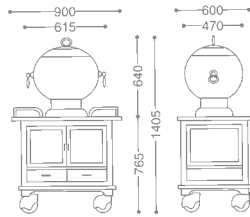

CONTINENTAL COFFEE URN WAGON/OVAL.

コンチネンタルコーヒーアーンワゴン

1. **0107 0080**   ¥1,345,000
2. 19(ℓ) 641 (oz)
   - 18-8 ST.ST+CHERRY WOOD
   - FREE CASTER
   - W/COVER 100φ (mm)
   - WITH FUEL CAN HOLDER

COFFEE URN/OVAL
コーヒーアーン小判

1. **0107 0081**   ¥710,000
2. 19(ℓ) 641 (oz)
   - 18-8 ST.ST
   - WITH FUEL CAN HOLDER

CONTINENTAL CAKE WAGON/OBLONG
コンチネンタル角ケーキワゴン

1. **0107 0070**   ¥999,000
- 18-8 ST.ST+CHERRY WOOD
  - FREE CASTER 125φ (mm)

COFFEE URN/ROUND
丸コーヒーアーン

1. **0109 0010**   ¥556,000
2. 11(ℓ) 371 (oz)
   - 18-8 ST.ST
   - WITH FUEL CAN HOLDER

- PUT APPROX 11ℓ HOT WATER INTO OUTSIDE CONTAINER
- PUT 80°C COFFEE INTO INSIDE CONTAINER
- CAN KEEP SAME TEMPERATURE FOR 1.5~2.0 HOURS IN CASE OF USING LARGE SIZE FUEL CAN.
- 外容器に熱湯を約11ℓ入れてください。湯量はほとんど減らないので、最初の注湯で長時間もちます。
- コーヒーは約80℃のものを入れてください。適温が保てます。
- 特大固形燃料を全開で使った場合、約1時間30分~2時間ももちます。

GRACE ROAST BEEF SERVICE WAGON/OVAL.
グレース小判ローストビーフワゴン

1. **0102 0020**   ¥1,980,000
- 18-8 ST.ST+WOO (MAHOGANY FINISH)
  - FREE CASTER 125φ (mm)
  - WITH FUEL CAN HOLDER

● SILVER PLATED is OPTIONAL

● PRODUCE ON ORDER

● MATERIALS, COATING, AND CONFIGURATION CAN BE MADE TO ORDER SO AS TO MATCH INTERIOR DESIGNS.
● その他インテリアに合った材質、塗装、形状に合わせることもできます。