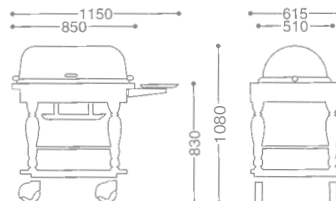

0107 0020 ¥1,590,000

- 18-8 ST.ST+WOOD (OAK FINISH)
- FREE CASTER W/ COVER 100φ (mm)
- WITH FUEL CAN HOLDER

CONTINENTAL ROAST BEEF SERVICE WAGON/OBLONG
 コンチネンタル角ローストビーフワゴン (桜材)

0107 0010 ¥1,590,000

- 18-8 ST.ST+CHERRY WOOD
- FREE CASTER W/ COVER 100φ (mm)
- WITH FUEL CAN HOLDER