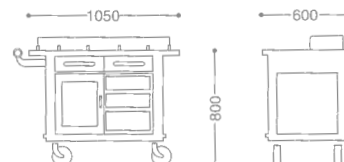

0116 0020   ¥1,390,000
● 18-8 ST.ST+WOOD
● FREE CASTER 125φ (mm)
● FOR USE WITH LIQUID PROPANE GAS (GAS IN CONTAINER SOLD SEPARATELY)
● CHERRY WOOD+URETHANE COATING

● GOLD & SILVER PLATED is OPTIONAL