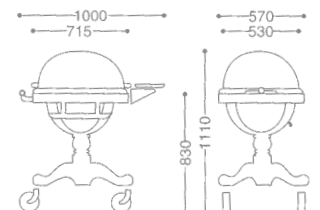

GRACE ROAST BEEF SERVICE WAGON/OVAL.
グレース小判ローストビーフワゴン

- 0102 0020** **¥1,980,000**
- 18-8 ST.ST+WOO (MAHOGANY FINISH)
 - FREE CASTER 125φ (mm)
 - WITH FUEL CAN HOLDER

● SILVER PLATED is OPTIONAL

● PRODUCE ON ORDER