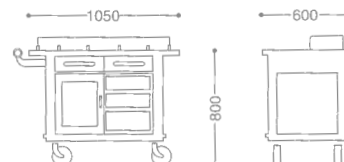

0116 0020   **¥1,390,000**
● 18-8 ST.ST+WOOD
● FREE CASTER 125φ (mm)
● FOR USE WITH LIQUID PROPANE GAS (GAS IN CONTAINER SOLD SEPARATELY)
● CHERRY WOOD+URETHANE COATING

● GOLD & SILVER PLATED is OPTIONAL