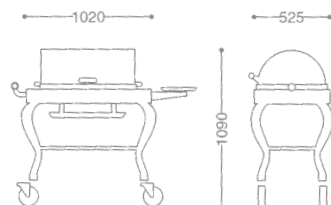

0103 0050   ¥1,550,000
● 18-8 ST.ST
● FREE CASTER 125φ (mm)
● CHERRY WOOD+ URETHANE COATING

● GOLD & SILVER RELATED is OPTIONAL REQUEST

BARON CAKE WAGON
バロンケーキワゴン