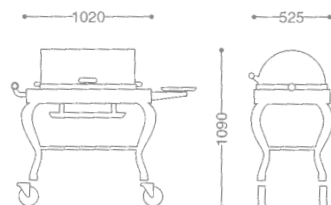

0103 0050 ¥1,550,000

- 18-8 ST.ST
- FREE CASTER 125φ (mm)
- CHERRY WOOD+ URETHANE COATING

● GOLD & SILVER RELATED is OPTIONAL REQUEST

BARON CAKE WAGON
バロンケーキワゴン