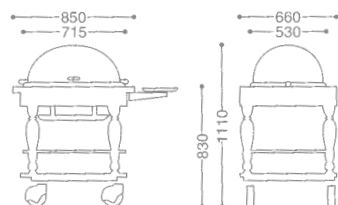

CONTINENTAL ROAST BEEF WAGON (W/SPOKE CASTER)/OVAL
コンチネンタル小判ローストビーフワゴン (スポークキャスター)

0107 0090 ¥1,650,000

- 18-8 ST.ST+WOOD
- FREE CASTER 125φ (mm)
- WITH FUEL CAN HOLDER