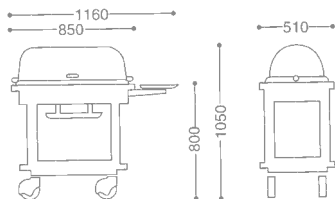

EUROPEAN ROAST BEEF SERVICE WAGON/OVAL

ヨーロッパ小判ローストビーフワゴン

0106 0080 ¥1,590,000

- 18-8 ST.ST+WOOD
- FREE CASTER 125φ (mm)
- WITH FUEL CAN HOLDER
- CHERRY WOOD+ URETHANE COATING