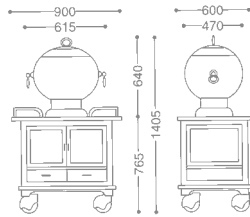

CONTINENTAL COFFEE URN WAGON/OVAL.

コンチネンタルコーヒーアーンワゴン

1. **0107 0080**   **¥1,345,000**
2. 19(ℓ) 641 (oz)
   - 18-8 ST.ST+CHERRY WOOD
   - FREE CASTER
   - W/COVER 100φ (mm)
   - WITH FUEL CAN HOLDER

COFFEE URN/OVAL
コーヒーアーン小判

1. **0107 0081**   **¥710,000**
2. 19(ℓ) 641 (oz)
   - 18-8 ST.ST
   - WITH FUEL CAN HOLDER

CONTINENTAL CAKE WAGON/OBLONG
コンチネンタル角ケーキワゴン

1. **0107 0070**   **¥999,000**
- 18-8 ST.ST+CHERRY WOOD
  - FREE CASTER 125φ (mm)

COFFEE URN/ROUND
丸コーヒーアーン

1. **0109 0010**   **¥556,000**
2. 11(ℓ) 371 (oz)
   - 18-8 ST.ST
   - WITH FUEL CAN HOLDER

- PUT APPROX 11ℓ HOT WATER INTO OUTSIDE CONTAINER
- PUT 80°C COFFEE INTO INSIDE CONTAINER
- CAN KEEP SAME TEMPERATURE FOR 1.5~2.0 HOURS IN CASE OF USING LARGE SIZE FUEL CAN.
- 外容器に熱湯を約11ℓ入れてください。湯量はほとんど減らないので、最初の注湯で長時間もちます。
- コーヒーは約80℃のものを入れてください。適温が保てます。
- 特大固形燃料を全開で使った場合、約1時間30分~2時間ももちます。

GRACE ROAST BEEF SERVICE WAGON/OVAL.
グレース小判ローストビーフワゴン

1. **0102 0020**   **¥1,980,000**
- 18-8 ST.ST+WOO (MAHOGANY FINISH)
  - FREE CASTER 125φ (mm)
  - WITH FUEL CAN HOLDER

● SILVER PLATED is OPTIONAL

● PRODUCE ON ORDER

● MATERIALS, COATING, AND CONFIGURATION CAN BE MADE TO ORDER SO AS TO MATCH INTERIOR DESIGNS.
● その他インテリアに合った材質、塗装、形状に合わせることもできます。