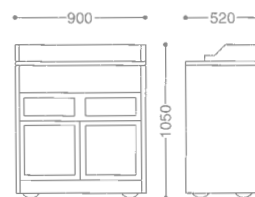

0116 0060   **¥460,000**
● CASTER 100φ (mm)
● URETHANE FINISH PLATES

FRANKLY MINI BAR WAGON
フランクリーミニバーワゴン