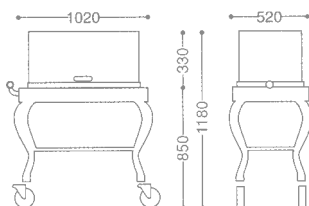

0103 0040   ¥1,550,000
● 18-8 ST.ST
● FREE CASTER 125φ (mm)
● CHERRY WOOD+ URETHANE COATING

● GOLD & SILVER RELATED is OPTIONAL REQUEST

PIPE LEGS ROAST BEEF SERVICE WAGON/OVAL
パイプ脚小判ローストビーフワゴン

0108 0010   ¥1,460,000
● 18-8 ST.ST
● FREE CASTER 125φ (mm)
● WITH FUEL CAN HOLDER