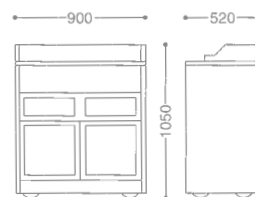

0116 0060   ¥460,000
● CASTER 100φ (mm)
● URETHANE FINISH PLATES

FRANKLY MINI BAR WAGON
フランクリーミニバーワゴン