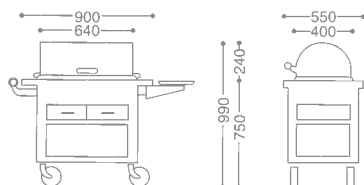

PRESTIGE CHEESE TROLLEY
プレステージチーズトロリー
0101 0020 ¥1,310,000
●18-8 ST.ST+WOOD
●FREE CASTER
●CHERRY WOOD+URETHANE COATING

PRESTIGE LIQUOR WAGON
プレステージリキュールワゴン
0101 0040 ¥999,000
●18-8 ST.ST+WOOD
●FREE CASTER
●CHERRY WOOD+URETHANE COATING