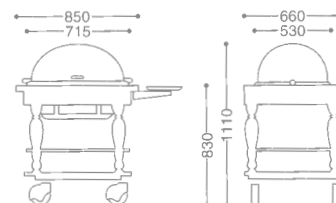

● PRODUCE ON ORDER

SERVICE WAGON