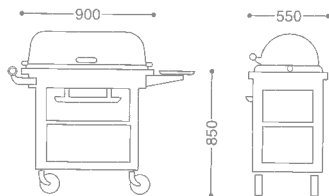

PRESTIGE ROAST BEEF WAGON/
OBLONG
プレステージ角ローストビーフワゴン
0101 0010 ¥1,850,000
●18-8 ST.ST+WOOD
●FREE CASTER
●WITH FUEL CAN HOLDER
●CHERRY WOOD+URETHANE COATING