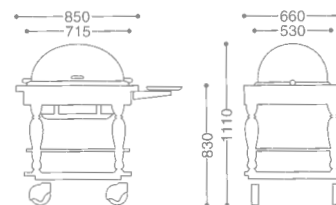

●PRODUCE ON ORDER

SERVICE WAGON