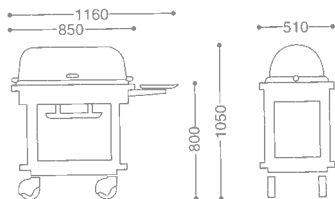

● PRODUCE ON ORDER

EUROPEAN ROAST BEEF SERVICE WAGON/OBLONG

ヨーロッパ角ローストビーフワゴンA

0106 0070 ¥1,320,000

- 18-8 ST.ST+WOOD
- FREE CASTER 100φ (mm)
- WITH FUEL CAN HOLDER
- CHERRY WOOD+ URETHANE COATING

EUROPEAN ROAST BEEF SERVICE WAGON/OVAL