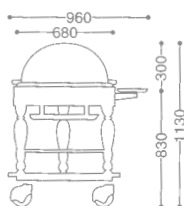

0107 0090 ¥1,650,000

- 18-8 ST.ST+WOOD
- FREE CASTER 125φ (mm)
- WITH FUEL CAN HOLDER

CONTINENTAL ROAST BEEF SERVICE WAGON/ROUND
 コンチネンタル丸ローストビーフワゴン

0107 0030 ¥1,390,000

- 18-8 ST.ST+CHERRY WOOD
- FREE CASTER W/ COVER 100φ (mm)
- WITH FUEL CAN HOLDER