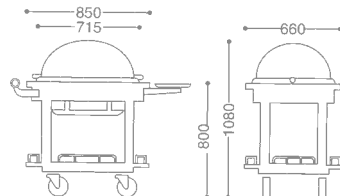

EUROPEAN ROAST BEEF SERVICE WAGON/OBLONG

ヨーロッパ角ローストビーフワゴンA

0106 0070 ¥1,320,000

- 18-8 ST.ST+WOOD
- FREE CASTER 100φ (mm)
- WITH FUEL CAN HOLDER
- CHERRY WOOD+ URETHANE COATING

EUROPEAN ROAST BEEF SERVICE WAGON/OVAL

ヨーロッパ小判ローストビーフワゴン

0106 0080 ¥1,590,000

- 18-8 ST.ST+WOOD
- FREE CASTER 125φ (mm)
- WITH FUEL CAN HOLDER
- CHERRY WOOD+ URETHANE COATING

EUROPEAN SHERBET WAGON

ヨーロッパシャーベットワゴン

0106 0090 ¥850,000

- 18-8 ST.ST+WOOD
- FREE CASTER 125φ (mm)
- CHERRY WOOD+ URETHANE COATING

EUROPEAN CAKE WAGON

ヨーロッパケーキワゴン

0106 0100 ¥1,260,000

- 18-8 ST.ST+WOOD
- FREE CASTER 125φ (mm)
- CHERRY WOOD+ URETHANE COATING

EUROPEAN GARSON WAGON

ヨーロッパギャルソンワゴン

0106 0030 ¥670,000

- 18-8 ST.ST+WOOD
- FREE CASTER 125φ (mm)
- CHERRY WOOD+ URETHANE COATING

EUROPEAN DESSERT WAGON B

ヨーロッパデザートワゴンB

0106 0065 ¥1,420,000

- 18-8 ST.ST+WOOD
- FREE CASTER 125φ (mm)
- CHERRY WOOD+ URETHANE COATING
- ACRYLIC HOLDER

● PRODUCE ON ORDER