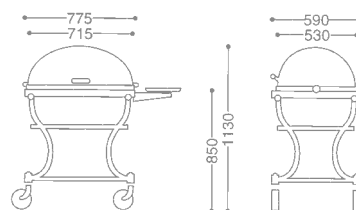

0108 0010 ¥OPEN
● 18-8 ST.ST
● FREE CASTER 125φ (mm)
● WITH FUEL CAN HOLDER

● PRODUCE ON ORDER

ROYAL ROAST BEEF SERVICE WAGON/OBLONG
ロイヤル角ローストビーフワゴン

0105 0010 ¥OPEN

- 18-8 ST.ST+CHERRY WOOD
- FREE CASTER 125φ (mm)
- WITH FUEL CAN HOLDER