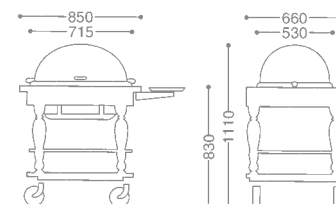

CONTINENTAL ROAST BEEF SERVICE WAGON/ROUND
コンチネンタル丸ローストビーフワゴン

1. **0107 0030** ¥OPEN
- 18-8 ST.ST+CHERRY WOOD
  - FREE CASTER W/ COVER 100φ (mm)
  - WITH FUEL CAN HOLDER