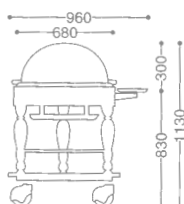

CONTINENTAL ROAST BEEF SERVICE WAGON/OVAL
コンチネンタル小判ローストビーフワゴン (オーク仕上)

1. **0107 0050** ¥OPEN
- 18-8 ST.ST+WOOD (OAK FINISH)
  - FREE CASTER W/ COVER 100φ (mm)
  - WITH FUEL CAN HOLDER