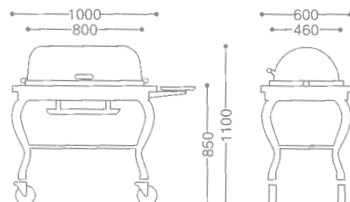

0108 0010 ¥OPEN
● 18-8 ST.ST
● FREE CASTER 125φ (mm)
● WITH FUEL CAN HOLDER

● PRODUCE ON ORDER

ROYAL ROAST BEEF SERVICE WAGON/OBLONG
ロイヤル角ローストビーフワゴン

0105 0010 ¥OPEN

- 18-8 ST.ST+CHERRY WOOD
- FREE CASTER 125φ (mm)
- WITH FUEL CAN HOLDER