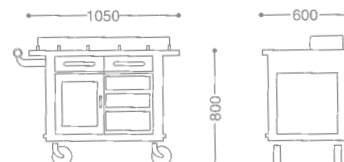

● GOLD & SILVER PLATED is OPTIONAL