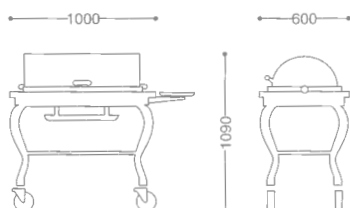

0105 0050 ¥OPEN

- 18-8 ST.ST+CHERRY WOOD
- FREE CASTER 125φ (mm)
- ARTIFICIAL MARBLE TOP+CHERRY WOOD+URETHANE COATING

ROYAL SERVICE WAGON
ロイヤルサービスワゴン