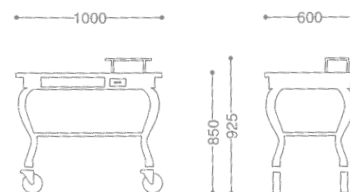

0105 0020 ¥OPEN

- 18-8 ST.ST+CHERRY WOOD
- FREE CASTER 125φ (mm)
- WITH FUEL CAN HOLDER