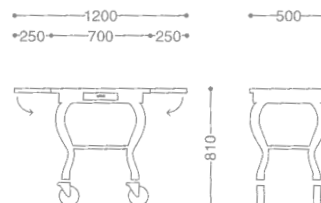

0105 0020 ¥OPEN

- 18-8 ST.ST+CHERRY WOOD
- FREE CASTER 125φ (mm)
- WITH FUEL CAN HOLDER

ROYAL GARSON WAGON
ロイヤルギャルソンワゴン

0105 0060 ¥OPEN

- 18-8 ST.ST+CHERRY WOOD
- FREE CASTER 125φ (mm)
- CHERRY WOOD+URETHANE COATING